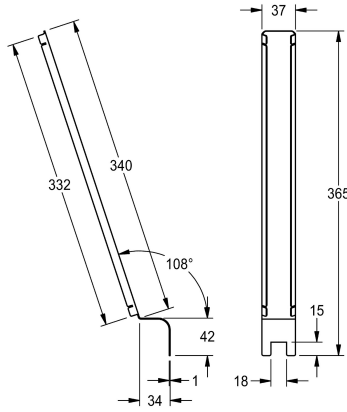

## KWC CAMPUS Slab urinal connector

Modell-Linie: **CAMPUS | ZCMPX0002**  
WCs and urinals | Complementary parts urinals / WC

### KWC-No.

**2030020577**  
Slab urinal connector

Connector for urinal slabs CMPX551GE until CMPX555GE made of stainless steel, surface satin finished, material thickness 1 mm. For

covering the joint of urinal slab combinations.

### Technical Data

quantity

1

quantity uom

piece