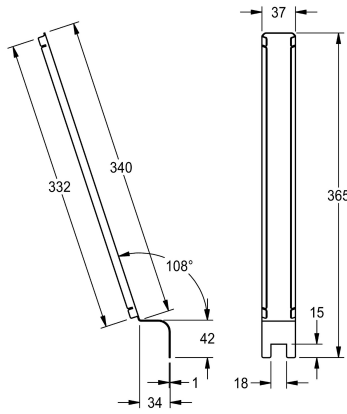

KWC CAMPUS Slab urinal connector

Modell-Linie: **CAMPUS | ZCMPX0002**
WCs and urinals | Complementary parts urinals / WC

KWC-No.

2030020577
Slab urinal connector

Connector for urinal slabs CMPX551GE until CMPX555GE made of stainless steel, surface satin finished, material thickness 1 mm. For

covering the joint of urinal slab combinations.

Technical Data

quantity
quantity uom

1
piece