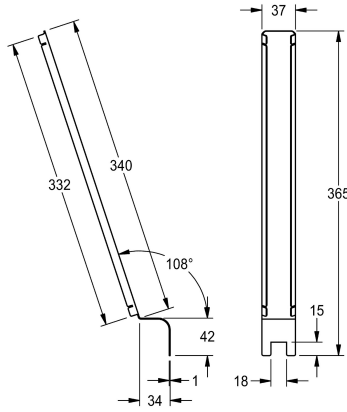

KWC CAMPUS Slab urinal connector

Modell-Linie: **CAMPUS | ZCMPX0002**
WCs and urinals | Complementary parts urinals / WC

KWC-No.

2030020577
Slab urinal connector

Connector for urinal slabs CMPX551GE until CMPX555GE made of stainless steel, surface satin finished, material thickness 1 mm. For

covering the joint of urinal slab combinations.

Technical Data

quantity

1

quantity uom

piece