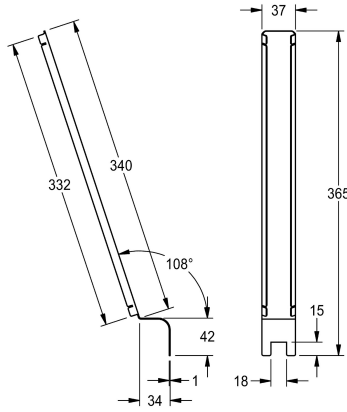

## KWC CAMPUS Slab urinal connector

Modell-Linie: **CAMPUS | ZCMPX0002**  
WC och urinoarer | Kompletterande delar Urinoarer and WC

### KWC-No.

**2030020577**  
Slab urinal connector

Connector for urinal slabs CMPX551GE until CMPX555GE made of stainless steel, surface satin finished, material thickness 1 mm. For

covering the joint of urinal slab combinations.

### Technical Data

Fyllnads kvantitet

1

Kvantitet oundgänglig

Bitar