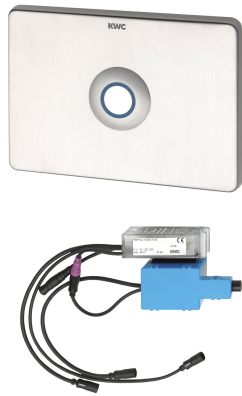

KWC

AQUATIMER - A3000 open electronic WC controller for cistern

Modell-Linie: **AQUATIMERA3000OPEN | AT300051**
Spolssystem | Elektroniska WC-spolningssystem

KWC-No.

2030021142

AQUATIMER - A3000 open electronic WC controller for cistern

AQUATIMER - A3000 open electronically controlled WC control for concealed cistern with option for external controlling options such as setting the parameters and communication via ECC function controller. Consisting of waterproof electronic module with additional input for sensor switches (provided by customer), maximum distance to

electronic module 5 m, servo motor, two waterproof electric t-junctions for connection to system cable, frame and stainless steel cover plate with integrated piezo switch and concealed screw connection, 24 V DC.

NETWORK

A3000 open 24 V DC

4 Voltampere

TRANSFORMER

IP68

Borstad

Nej

För WC system