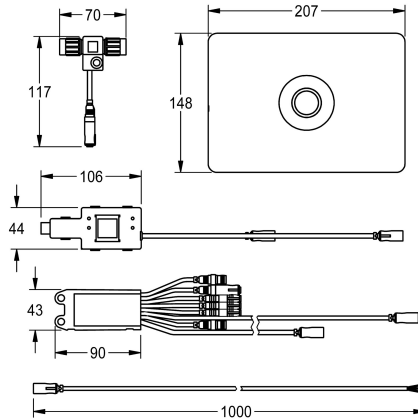

KWC

AQUATIMER - A3000 open electronic WC controller for cistern

Modell-Linie: **AQUATIMERA3000OPEN | AT300051**
Spolssystem | Elektroniska WC-spolningssystem

KWC-No.

2030021142

AQUATIMER - A3000 open electronic WC controller for cistern

AQUATIMER - A3000 open electronically controlled WC control for concealed cistern with option for external controlling options such as setting the parameters and communication via ECC function controller. Consisting of waterproof electronic module with additional input for sensor switches (provided by customer), maximum distance to

electronic module 5 m, servo motor, two waterproof electric t-junctions for connection to system cable, frame and stainless steel cover plate with integrated piezo switch and concealed screw connection, 24 V DC.

Technical Data

ATT-WS-BUILTINMODEL

ATT-WS-COVERHEIGHT

ATT-WS-COVERWIDTH

Standard automatisk hygien spolning

Funktionell princip

Material hölje

materialkod hölje

Material delar

Total höjd

Total bredd

ATT-WS-PARAMETERIZATION

Kraft försörjnings anslutning

Kraft förbrukning

ATT-WS-POWTYPE

Skydds system IP

Ytfinish hölje

ATT-WS-TRANSFORMER

typ av spolssystem

Typ av montering

Typ av operation

Typ av sensor

FINISHING

148 mm

207 mm

24 timmar efter den senaste operationen

Elektronisk självstängande

Rostfritt stål

1.4301

Syntetisk

148 mm

207 mm

NETWORK

A3000 open 24 V DC

4 Voltampere

TRANSFORMER

IP68

Borstad

Nej

För WC system

BUILT-IN-INSTALLATION

Sensor styrning

Piezo-elektrisk sensor

Nödvändiga tillbehör