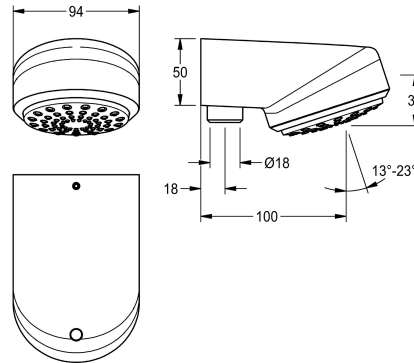

## KWC AQUAJET-Comfort Shower head

Modell-Linie: AQUAJET-COMFORT | SHAC0008  
Showers | Shower heads

### KWC-No.

**2030021283**

AQUAJET-Comfort shower head for surface pipe mounting

AQUAJET-Comfort shower head DN 15 with infinitely angle-adjustable plastic jet face 13° - 23°, anti-calcification system and low aerosol formation. Model for surface pipe installation 18 mm

and enclosed flow controllers 6.0 l/min, 9.0 l/min and 12.0 l/min. Housing polished chromium-plated brass. Also suitable for shower trays, 800 x 800 mm.

### Technical Data

diameter nominal
spout projection
adjustable tilt angle
type
type of connection
type of shower head
volume flow rate at 3 bar

DN 15
100 mm
Yes
shower head
pipe connection
spray shower head
0.3 l/s