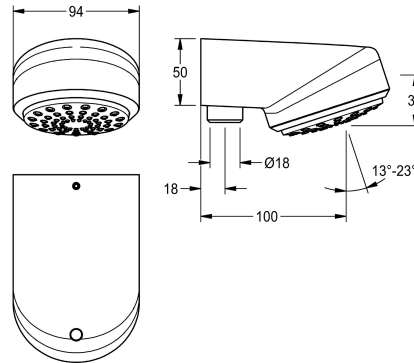

KWC AQUAJET-Comfort Shower head

Modell-Linie: AQUAJET-COMFORT | SHAC0008
Showers | Shower heads

KWC-No.

2030021283

AQUAJET-Comfort shower head for surface pipe mounting

AQUAJET-Comfort shower head DN 15 with infinitely angle-adjustable plastic jet face 13° - 23°, anti-calcification system and low aerosol formation. Model for surface pipe installation 18 mm

and enclosed flow controllers 6.0 l/min, 9.0 l/min and 12.0 l/min. Housing polished chromium-plated brass. Also suitable for shower trays, 800 x 800 mm.

Technical Data

diameter nominal
spout projection
adjustable tilt angle
type
type of connection
type of shower head
volume flow rate at 3 bar

DN 15
100 mm
yes
shower head
pipe connection
spray shower head
0.3 l/s

Optional Accessories

Shower pipe

2030041522
ACSX2002

Shower pipe

2030039555
ACSX2001

Shower pipe

2030041525
ACXX2003