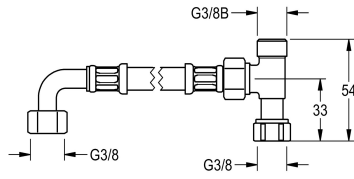

KWC PURETHERM Connection set

Modell-Linie: PURETHERM | ZPURE0003
Kranar | Kompletterande delar kranar

KWC-No.

2030021893

Connection set for PURETHERM thermostatic mixing valve

Installation kit for PURETHERM thermostatic mixing valve DN 10