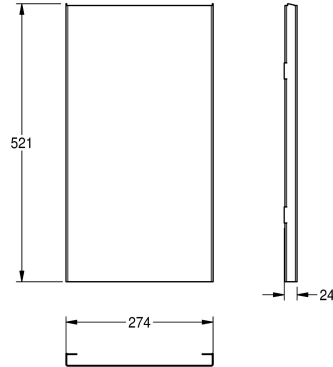

KWC EXOS.

Stainless steel front for waste bin for wall and recessed mounting

Modell-Linie: EXOS | ZEXOS605

Accessories | Complementary parts accessories

KWC-No.

2030022930

Front with InoxPlus surface refinement

2030022931

Front with black safety glass panel

2030025234

Front with white safety glass panel

Stainless Steel front with InoxPlus surface refinement, suitable for waste bin EXOS605, EXOS605E and combination unit EXO602E,