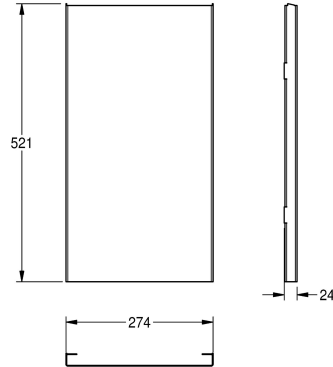

## KWC EXOS.

Stainless steel front for waste bin for wall and recessed mounting

Modell-Linie: EXOS | ZEXOS605

Accessories | Complementary parts accessories

### KWC-No.

**2030022930**

Front with InoxPlus surface refinement

**2030022931**

Front with black safety glass panel

**2030025234**

Front with white safety glass panel

Stainless Steel front with InoxPlus surface refinement, suitable for waste bin EXOS605, EXOS605E and combination unit EXO602E,