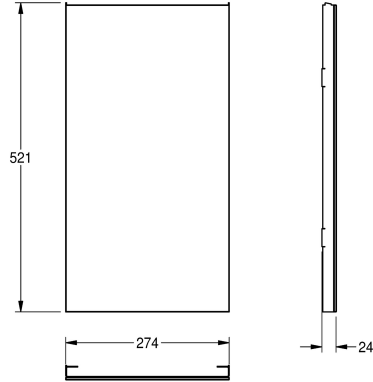

KWC EXOS.

Front with black safety glass panel

Modell-Linie: EXOS | ZEXOS605B

Accessories | Complementary parts accessories

KWC-No.

2030022930

Front with InoxPlus surface refinement

2030022931

Front with black safety glass panel

2030025234

Front with white safety glass panel

Stainless steel front with black safety glass panel, suitable for waste bin EXOS605, EXOS605E and combination unit EXO602E,