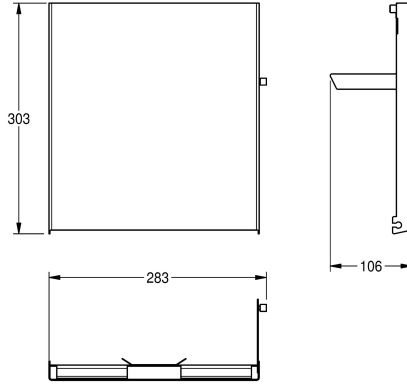

KWC EXOS.

Stainless steel front paper towel dispenser for recessed mounting

Modell-Linie: EXOS | ZEXOS600

Accessories | Complementary parts accessories

KWC-No.

2030022936

Front with InoxPlus surface refinement

2030022937

Front with black safety glass panel

2030025236

Front with white safety glass panel

Stainless Steel front with InoxPlus surface refinement, suitable for EXOS600 paper towel dispenser, includes mounting materials.