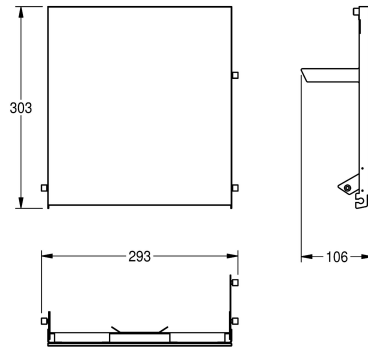

## KWC EXOS.

Front with black safety glass panel

Modell-Linie: EXOS | ZEXOS600B

Accessories | Complementary parts accessories

### KWC-No.

**2030022936**

Front with InoxPlus surface refinement

**2030022937**

Front with black safety glass panel

**2030025236**

Front with white safety glass panel

Stainless steel front with black safety glass panel, suitable for EXOS600 paper towel dispenser, includes mounting materials.