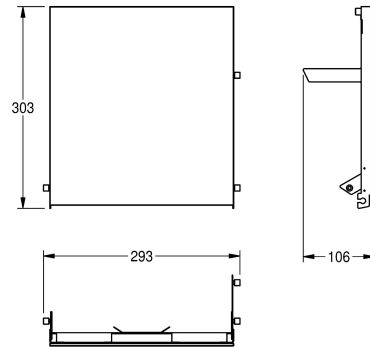

KWC EXOS.

Front with black safety glass panel

Modell-Linie: EXOS | ZEXOS600B

Accessories | Complementary parts accessories

KWC-No.

2030022936

Front with InoxPlus surface refinement

2030022937

Front with black safety glass panel

2030025236

Front with white safety glass panel

Stainless steel front with black safety glass panel, suitable for EXOS600 paper towel dispenser, includes mounting materials.