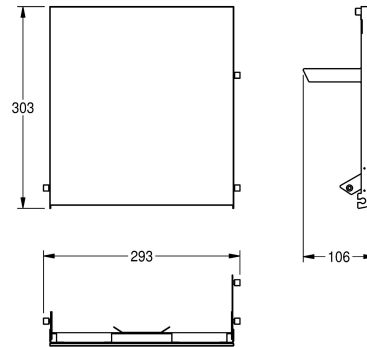

KWC EXOS.

Front with black safety glass panel

Modell-Linie: EXOS | ZEXOS600B

Accessories | Complementary parts accessories

KWC-No.

2030022936

Front with InoxPlus surface refinement

2030022937

Front with black safety glass panel

2030025236

Front with white safety glass panel

Stainless steel front with black safety glass panel, suitable for EXOS600 paper towel dispenser, includes mounting materials.