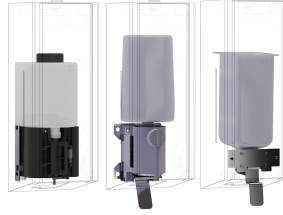

manual operation

type of soap container

integrated refillable tank

Accent colour

stainless steel-look

Basic colour

stainless steel-look

INOX PLUS

Optional Accessories

KWC EXOS.

Soap dispenser for wall mounting

Modell-Linie: EXOS | EXOS618X

Accessories | Soap dispensers

EXOS. front with black safety glass panel for soap dispenser for wall mounting

2030022948
ZEXOS616B