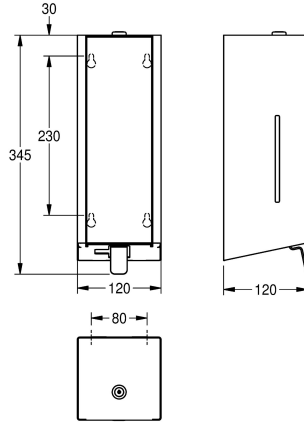

KWC EXOS. Soap dispenser for wall mounting

Modell-Linie: EXOS | EXOS618X
Accessories | Soap dispensers

KWC-No.

2030022939

Front with InoxPlus surface refinement

2030022940

InoxPlus-coated main housing, black toughened safety glass front panel

lever, easy to refill with soap tank on front panel, includes mounting materials.

Dimensions 120 x 345 x 120 mm (W x H x D)

Technical Data

filling quantity

0.8

filling quantity uom

liter

lock

key-lock

material

stainless steel

material code

1.4301 Chrome Nickel steel V2A

material thickness

1.2 mm

overall depth

120 mm

overall height

345 mm

overall width

120 mm

surface finish

satin finished

surface treatment