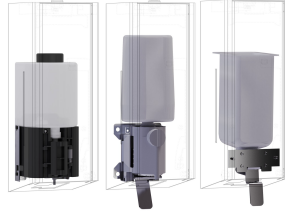

KWC EXOS. Soap dispenser for wall mounting

Modell-Linie: **EXOS | EXOS618X**
Accessories | Soap dispensers

EXOS. front with black safety glass panel for soap dispenser for wall mounting

2030022948
ZEXOS616B

EXOS. front with white safety glass panel for soap dispenser for wall mounting

2030025238
ZEXOS616W

EXOS. conversion kit for EXOS. soap dispenser

2030022954
ZEXOS625K

EXOS. conversion kit for foam soap dispenser

2030022955
ZEXOS616K