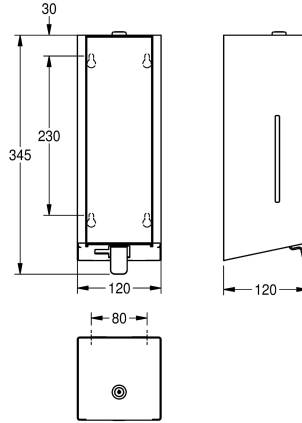

KWC EXOS. Soap dispenser for wall mounting

Modell-Linie: EXOS | EXOS618X
Accessories | Soap dispensers

KWC-No.

2030022939

Front with InoxPlus surface refinement

2030022940

InoxPlus-coated main housing, black toughened safety glass front panel

2030025230

InoxPlus-coated main housing, white toughened safety glass front panel

Accent colour

stainless steel

black

white

Soap dispenser for wall mounting, stainless steel with satin finish, front and casing with InoxPlus surface refinement for the reduction of finger marks and better cleaning characteristics (easy to clean), material thickness 1.2 mm, inspection window on side, suitable for liquid soap and lotions, 800 ml refill tank, with stainless steel push

lever, easy to refill with soap tank on front panel, includes mounting materials.

Dimensions 120 x 345 x 120 mm (W x H x D)

Technical Data

filling quantity

0.8

filling quantity uom

liter

lock

key-lock

material

stainless steel

material code

1.4301 Chrome Nickel steel V2A

material thickness

1.2 mm

overall depth

120 mm

overall height

345 mm

overall width

120 mm

surface finish

satin finished

surface treatment

InoxPlus (anti fingerprint)

type of consumable

liquid soap

type of fixing

screw

type of mounting

wall mounting

type of operation

manual operation

type of soap container

integrated refillable tank

Accent colour

stainless steel

Basic colour

stainless steel

INOX PLUS

Optional Accessories