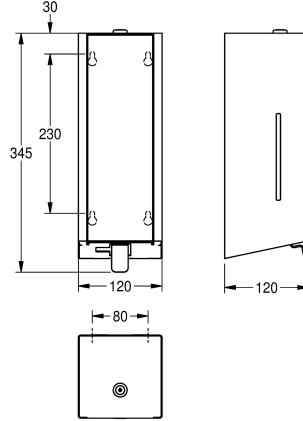

KWC EXOS. Soap dispenser for wall mounting

Modell-Linie: EXOS | EXOS618B
Accessories | Soap dispensers

KWC-No.

2030022939

Front with InoxPlus surface refinement

2030022940

InoxPlus-coated main housing, black toughened safety glass front panel

2030025230

InoxPlus-coated main housing, white toughened safety glass front panel

Accent colour

stainless steel-look

black

white

Soap dispenser for wall mounting, stainless steel with satin finish, black safety glass front panel, casing with InoxPlus surface refinement for the reduction of finger marks and better cleaning characteristics (easy to clean), material thickness 1.2 mm, inspection window on side, suitable for liquid soap and lotions, 800

ml refill tank, with stainless steel push lever, easy to refill with soap tank on front panel, includes mounting materials.

Dimensions 120 x 345 x 120 mm (W x H x D)

Technical Data

filling quantity

0.8

filling quantity uom

liter

lock

key-lock

material

stainless steel

material code

1.4301 Chrome Nickel steel V2A

material thickness

1.2 mm

overall depth

120 mm

overall height

345 mm

overall width

120 mm

surface finish

satin finished

surface treatment

InoxPlus (anti fingerprint)

type of consumable

liquid soap

type of fixing

screw

type of mounting

wall mounting

type of operation

manual operation

type of soap container

integrated refillable tank

Accent colour

black

Basic colour

stainless steel-look

Optional Accessories