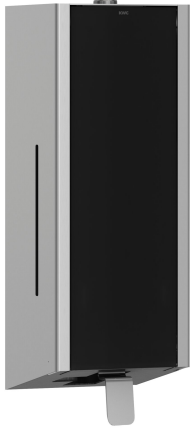

## KWC EXOS. Soap dispenser for wall mounting

Modell-Linie: EXOS | EXOS618B  
Accessories | Soap dispensers

### KWC-No.

**2030022939**

Front with InoxPlus surface refinement

**2030022940**

InoxPlus-coated main housing, black toughened safety glass front panel

**2030025230**

InoxPlus-coated main housing, white toughened safety glass front panel

### Accent colour

stainless steel-look

black

white

Soap dispenser for wall mounting, stainless steel with satin finish, black safety glass front panel, casing with InoxPlus surface refinement for the reduction of finger marks and better cleaning characteristics (easy to clean), material thickness 1.2 mm, inspection window on side, suitable for liquid soap and lotions, 800

ml refill tank, with stainless steel push lever, easy to refill with soap tank on front panel, includes mounting materials.

Dimensions 120 x 345 x 120 mm (W x H x D)