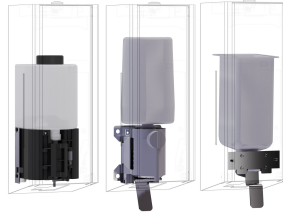

EXOS. conversion kit for EXOS. soap dispenser

2030022954
ZEXOS625K