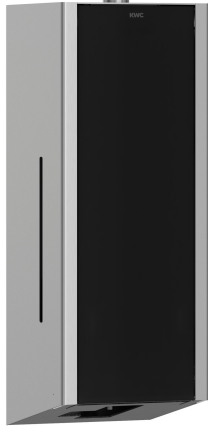

KWC EXOS.

Electronic soap dispenser for wall mounting

Modell-Linie: EXOS | EXOS625B

Accessories | Soap dispensers

KWC-No.

2030022942

Front with InoxPlus surface refinement

2030022943

InoxPlus-coated main housing, black toughened safety glass front panel

2030025231

InoxPlus-coated main housing, white toughened safety glass front panel

Accent colour

stainless steel

black

white

EXOS, Touch free soap dispenser for wall mounting, stainless steel with satin finish, black safety glass front panel, casing with InoxPlus surface refinement for the reduction of finger marks and better cleaning characteristics (easy to clean), material thickness 1.2 mm, inspection window on side, infrared sensor activity for non-touch operation, LED display shows battery status, requires 4 pieces 1.5

V AA batteries, suitable for liquid soap and lotions, includes 800 ml refill tank, dispenses 0,6 - 1.1 ml depending on soap, mounting height should be at least 300 mm above wash basin or table top, includes mounting materials.

overall depth

120 mm

overall height

325 mm

overall width

120 mm

surface finish

satin finished