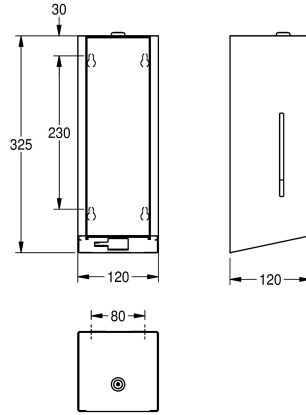

KWC EXOS.

Electronic soap dispenser for wall mounting

Modell-Linie: EXOS | EXOS625B

Accessories | Soap dispensers

KWC-No.

2030022942

Front with InoxPlus surface refinement

2030022943

InoxPlus-coated main housing, black toughened safety glass front panel

2030025231

InoxPlus-coated main housing, white toughened safety glass front panel

Accent colour

stainless steel

black

white

EXOS, Touch free soap dispenser for wall mounting, stainless steel with satin finish, black safety glass front panel, casing with InoxPlus surface refinement for the reduction of finger marks and better cleaning characteristics (easy to clean), material thickness 1.2 mm, inspection window on side, infrared sensor activity for non-touch operation, LED display shows battery status, requires 4 pieces 1.5

V AA batteries, suitable for liquid soap and lotions, includes 800 ml refill tank, dispenses 0,6 - 1.1 ml depending on soap, mounting height should be at least 300 mm above wash basin or table top, includes mounting materials.

Dimensions 120 x 325 x 120 mm (W x H x D)

Technical Data

filling quantity

800

filling quantity uom

ml

lock

key-lock

material

stainless steel

material code

1.4301 Chrome Nickel steel V2A

material thickness

1.2 mm

number of batteries

4

overall depth

120 mm

overall height

325 mm

overall width

120 mm

surface finish

satin finished

surface treatment

InoxPlus (anti fingerprint)

type of batteries

AA Mignon battery 1.5 V

type of consumable

liquid soap

type of fixing

screw

type of mounting

wall mounting

type of operation

sensor operation

type of soap container

integrated refillable tank

Accent colour

black

Basic colour

stainless steel