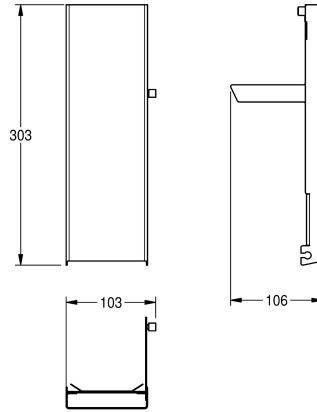

KWC EXOS.

Stainless steel front for soap dispenser for wall mounting

Modell-Linie: EXOS | ZEXOS616

Accessories | Complementary parts accessories

KWC-No.

2030022947

Front with InoxPlus surface refinement

2030022948

Front with black safety glass panel

2030025238

Front with white safety glass panel

Stainless Steel front with InoxPlus surface refinement, suitable for EXOS616 / EXOS618 / EXOS625 soap dispensers, includes