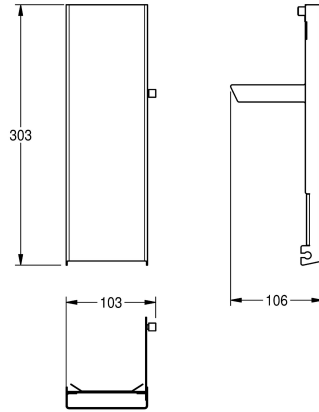

KWC EXOS.

Stainless steel front for soap dispenser for wall mounting

Modell-Linie: EXOS | ZEXOS616

Accessories | Complementary parts accessories

KWC-No.

2030022947

Front with InoxPlus surface refinement

2030022948

Front with black safety glass panel

2030025238

Front with white safety glass panel

Stainless Steel front with InoxPlus surface refinement, suitable for EXOS616 / EXOS618 / EXOS625 soap dispensers, includes