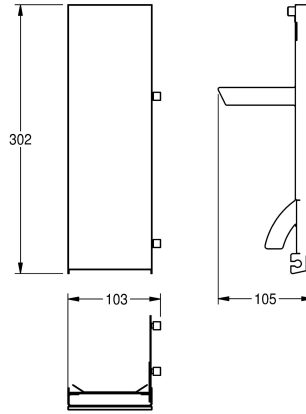

KWC EXOS.

Front with black safety glass panel for soap dispenser for wall mounting

Modell-Linie: EXOS | ZEXOS616B

Accessories | Complementary parts accessories

KWC-No.

2030022947

Front with InoxPlus surface refinement

2030022948

Front with black safety glass panel

2030025238

Front with white safety glass panel

Stainless steel front with black safety glass panel, suitable for EXOS616 / EXOS618 / EXOS625 soap dispensers, includes