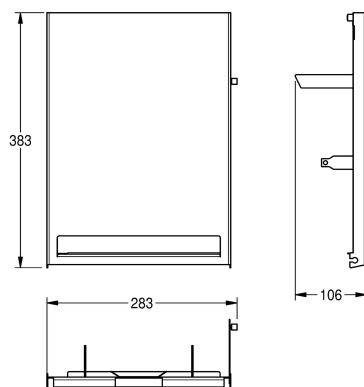

### Stainless steel front for paper towel dispenser

Modell-Linie: EXOS | ZEXOS637

Accessories | Complementary parts accessories

#### KWC-No.

**2030022952**

Front with InoxPlus surface refinement

**2030022953**

Front with black safety glass panel

**2030025239**

Front with white safety glass panel

Stainless Steel front with InoxPlus surface refinement, suitable for EXOS637 paper towel dispenser, includes mounting materials.