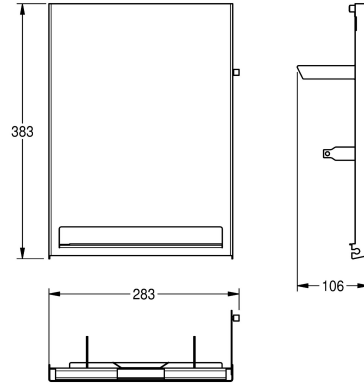

KWC EXOS.

Stainless steel front for paper towel dispenser

Modell-Linie: EXOS | ZEXOS637

Accessories | Complementary parts accessories

KWC-No.

2030022952

Front with InoxPlus surface refinement

2030022953

Front with black safety glass panel

2030025239

Front with white safety glass panel

Stainless Steel front with InoxPlus surface refinement, suitable for EXOS637 paper towel dispenser, includes mounting materials.