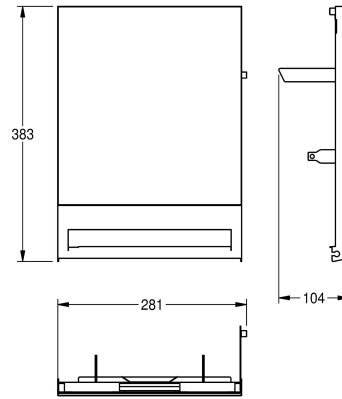

KWC EXOS.

Front with black safety glass panel

Modell-Linie: EXOS | ZEXOS637B

Accessories | Complementary parts accessories

KWC-No.

2030022952

Front with InoxPlus surface refinement

2030022953

Front with black safety glass panel

2030025239

Front with white safety glass panel

Stainless steel front with black safety glass panel, suitable for EXOS637 paper towel dispenser, includes mounting materials.