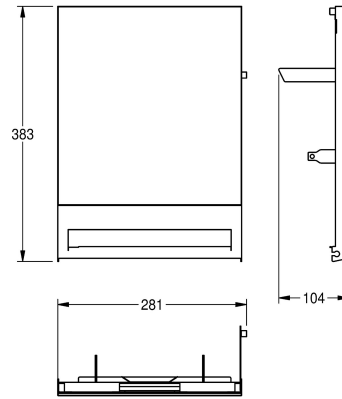

## KWC EXOS.

Front with black safety glass panel

Modell-Linie: EXOS | ZEXOS637B

Accessories | Complementary parts accessories

### KWC-No.

**2030022952**

Front with InoxPlus surface refinement

**2030022953**

Front with black safety glass panel

**2030025239**

Front with white safety glass panel

Stainless steel front with black safety glass panel, suitable for EXOS637 paper towel dispenser, includes mounting materials.