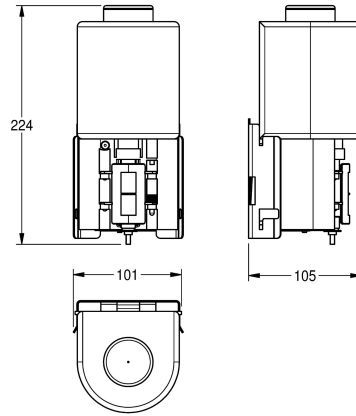

KWC EXOS.

Conversion kit for EXOS. soap dispenser

Modell-Linie: EXOS | ZEXOS625K

Accessories | Complementary parts accessories

KWC-No.

2030022954

Conversion kit for electronic soap dispenser EXOS618 and EXOS616

2030022955

Conversion kit for foam soap dispenser EXOS625 and EXOS616

2030022956

Conversion kit for liquid soap dispenser EXOS625 and EXOS618

overall width

101 mm

90 mm

94 mm

Conversion kit for touch free soap dispenser, including automatic unit, refill tank, assembly plate and mounting material. For liquid

soap dispenser EXOS618 and foam soap dispenser EXOS616.

Technical Data

overall depth

105 mm

overall height

107 mm

overall width

101 mm