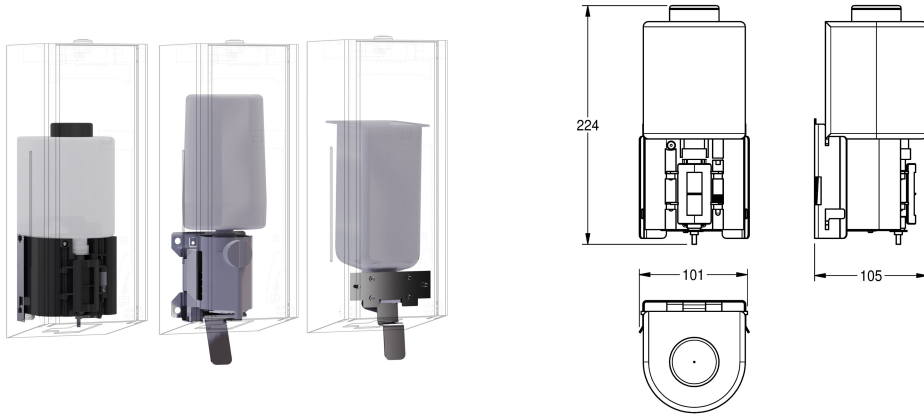

KWC EXOS. Conversion kit for EXOS. soap dispenser

Modell-Linie: EXOS | ZEXOS625K
Accessories | Complementary parts accessories

KWC-No.

2030022954
Conversion kit for electronic soap dispenser EXOS618 and EXOS616

2030022955
Conversion kit for foam soap dispenser EXOS625 and EXOS616

2030022956
Conversion kit for liquid soap dispenser EXOS625 and EXOS618

overall width

101 mm

90 mm

94 mm

Conversion kit for touch free soap dispenser, including automatic unit, refill tank, assembly plate and mounting material. For liquid

soap dispenser EXOS618 and foam soap dispenser EXOS616.

Technical Data

overall depth

105 mm

overall height

107 mm

overall width

101 mm