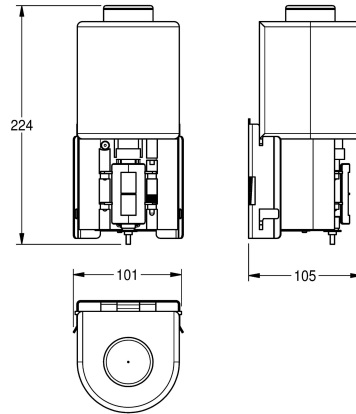

KWC EXOS.

Conversion kit for EXOS. soap dispenser

Modell-Linie: EXOS | ZEXOS625K

Accessories | Complementary parts accessories

KWC-No.

2030022954

Conversion kit for electronic soap dispenser EXOS618 and EXOS616

2030022955

Conversion kit for foam soap dispenser EXOS625 and EXOS616

2030022956

Conversion kit for liquid soap dispenser EXOS625 and EXOS618

overall width

101 mm

90 mm

94 mm

overall depth

105 mm

overall height

107 mm

overall width

101 mm