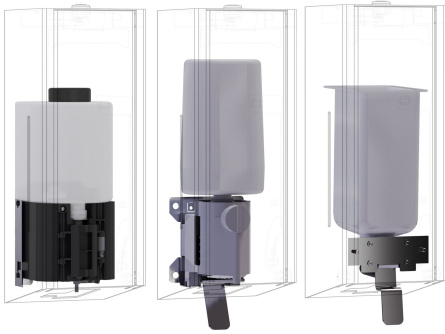

KWC EXOS.

Conversion kit for EXOS. soap dispenser

Modell-Linie: EXOS | ZEXOS625K

Accessories | Complementary parts accessories

KWC-No.

2030022954

Conversion kit for electronic soap dispenser EXOS618 and EXOS616

2030022955

Conversion kit for foam soap dispenser EXOS625 and EXOS616

2030022956

Conversion kit for liquid soap dispenser EXOS625 and EXOS618

overall width

101 mm

90 mm

94 mm

Conversion kit for touch free soap dispenser, including automatic unit, refill tank, assembly plate and mounting material. For liquid

soap dispenser EXOS618 and foam soap dispenser EXOS616.

Technical Data

overall depth

105 mm

overall height

107 mm

overall width

101 mm