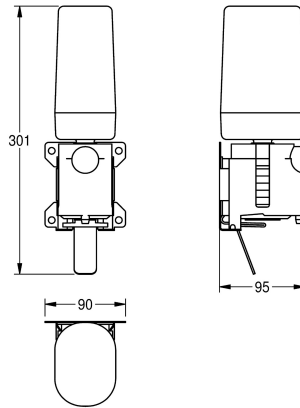

KWC EXOS. Conversion kit for foam soap dispenser

Modell-Linie: **EXOS | ZEXOS616K**
Accessories | Complementary parts accessories

KWC-No.

2030022954
Conversion kit for electronic soap dispenser EXOS618 and EXOS616

2030022955
Conversion kit for foam soap dispenser EXOS625 and EXOS616

2030022956
Conversion kit for liquid soap dispenser EXOS625 and EXOS618

overall width

101 mm

90 mm

94 mm

Conversion kit for foam soap dispenser, including soap pump, disposable cartridge, stainless steel lever, assembly plate and

mounting material. For touch free soap dispenser EXOS625 and liquid soap dispenser EXOS618.

Technical Data

overall depth

96 mm

overall height

302 mm

overall width

90 mm