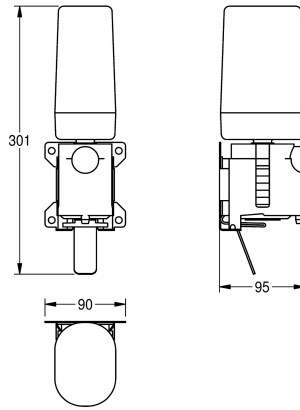

KWC EXOS. Conversion kit for foam soap dispenser

Modell-Linie: **EXOS | ZEXOS616K**
Accessories | Complementary parts accessories

KWC-No.
2030022954 Conversion kit for electronic soap dispenser EXOS618 and EXOS616
2030022955 Conversion kit for foam soap dispenser EXOS625 and EXOS616
2030022956 Conversion kit for liquid soap dispenser EXOS625 and EXOS618

overall width
101 mm
90 mm
94 mm

Conversion kit for foam soap dispenser, including soap pump, disposable cartridge, stainless steel lever, assembly plate and

mounting material. For touch free soap dispenser EXOS625 and liquid soap dispenser EXOS618.

Technical Data
overall depth
overall height
overall width

96 mm
302 mm
90 mm