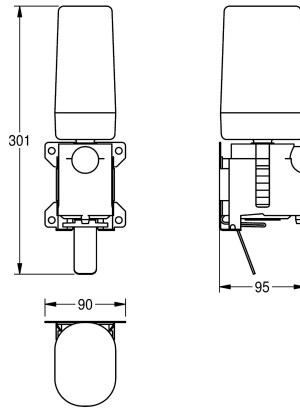

## KWC EXOS. Conversion kit for foam soap dispenser

Modell-Linie: EXOS | ZEXOS616K  
Accessories | Complementary parts accessories

KWC-No.
<b>2030022954</b> Conversion kit for electronic soap dispenser EXOS618 and EXOS616
<b>2030022955</b> Conversion kit for foam soap dispenser EXOS625 and EXOS616
<b>2030022956</b> Conversion kit for liquid soap dispenser EXOS625 and EXOS618

overall width
101 mm
90 mm
94 mm

Conversion kit for foam soap dispenser, including soap pump, disposable cartridge, stainless steel lever, assembly plate and

mounting material. For touch free soap dispenser EXOS625 and liquid soap dispenser EXOS618.

Technical Data
overall depth
overall height
overall width

96 mm
302 mm
90 mm