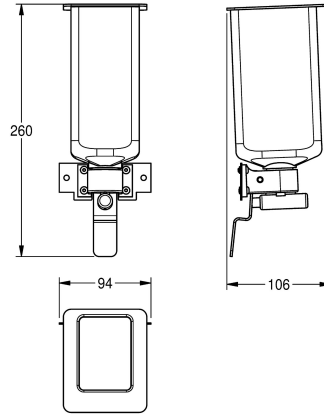

KWC EXOS. Conversion kit for liquid soap dispenser

Modell-Linie: EXOS | ZEXOS618K
Accessories | Complementary parts accessories

KWC-No.

2030022954

Conversion kit for electronic soap dispenser EXOS618 and EXOS616

2030022955

Conversion kit for foam soap dispenser EXOS625 and EXOS616

2030022956

Conversion kit for liquid soap dispenser EXOS625 and EXOS618

overall width

101 mm

90 mm

94 mm

Technical Data

overall depth

107 mm

overall height

261 mm

overall width

94 mm