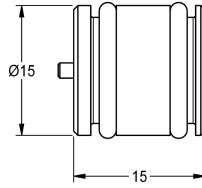

KWC Guide bushing

Modell-Linie: SPARE-PARTS-GENER. | ETAPS0040
Spare parts | Spare parts taps

KWC-No.

2030023924

Guide bushing with backflow preventer and O-ring

Technical Data

quantity

1