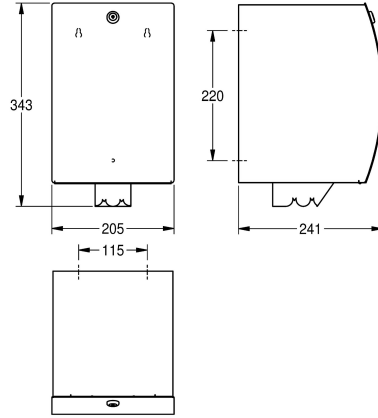

### KWC-No.

**2030025051**

Dimensions 205 x 343 x 241 mm (W x H x D)

Centerfeed paper roll box for wall mounting, stainless steel, surface satin finished, front with InoxPlus surface refinement for the reduction of finger marks and better cleaning characteristics (easy to clean), material thickness 1.5 mm, curved front cover, cylinder lock with KWC standard key, for paper rolls with max. diameter 190 mm and

Dimensions 205 x 343 x 241 mm (W x H x D)

### Technical Data

filling quantity	190
filling quantity uom	mm diameter
lock	key-lock
material	stainless steel
material code	1.4301 Chrome Nickel steel V2A
material thickness	1.5 mm
overall depth	241 mm
overall height	343 mm
overall width	205 mm
surface finish	satin finished
surface treatment	InoxPlus (anti fingerprint)
type of consumable	paper roll
type of fixing	screw
type of mounting	wall mounting
type of operation	manual operation

190
mm diameter
key-lock
stainless steel
1.4301 Chrome Nickel steel V2A
1.5 mm
241 mm
343 mm
205 mm
satin finished
InoxPlus (anti fingerprint)
paper roll
screw
wall mounting
manual operation

**INOX PLUS**