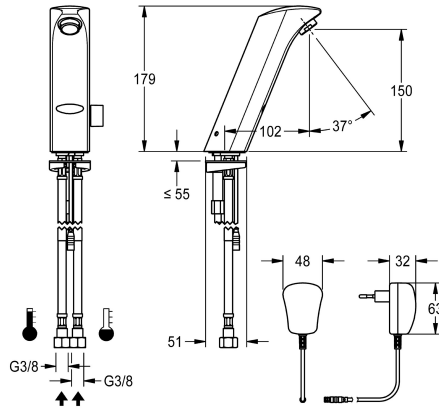

KWC PROTRONIC-S

Electronic pillar mixer with plug-in power supply unit

Modell-Linie: PROTRONIC-S | PRTRS0009

Taps | Electronic taps

KWC-No.

2030025078

PROTRONIC-S mains-supplied washbasin mixer with touch-free operation, DN 15 with aerator and integrated flow control, for connection to hot and cold water supply, polished chromium-plated

brass. With temperature selection lever, conversion set for concealed mixing device and plug-in power supply with EU male connector, 230 V AC.

Technical Data

with backflow preventer

calculation flow rate cold wat

inlet size

Locking mechanism

material fitting

minimum flow pressure

type of mixing

Parameterization

Pop-up waste set

power supply connection