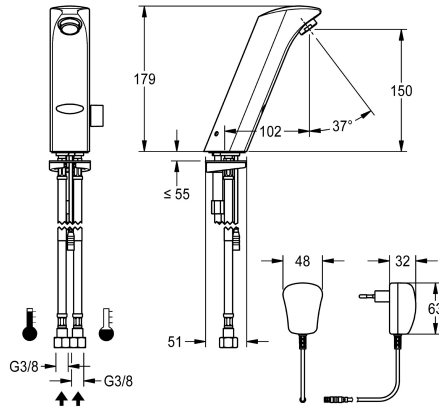

## KWC PROTRONIC-S

Electronic pillar mixer with plug-in power supply unit

Modell-Linie: PROTRONIC-S | PRTRS0009

Taps | Electronic taps