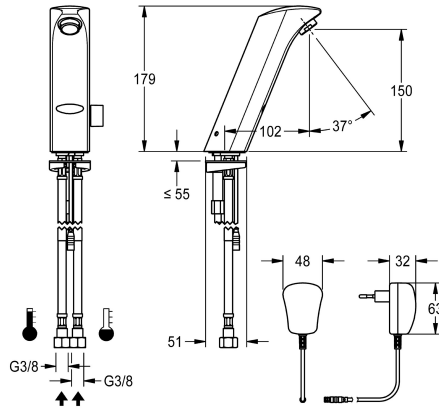

KWC PROTRONIC-S

Electronic pillar mixer with plug-in power supply unit

Modell-Linie: PROTRONIC-S | PRTRS0009

Taps | Electronic taps

KWC-No.

2030025078

PROTRONIC-S mains-supplied washbasin mixer with touch-free operation, DN 15 with aerator and integrated flow control, for connection to hot and cold water supply, polished chromium-plated

brass. With temperature selection lever, conversion set for concealed mixing device and plug-in power supply with EU male connector, 230 V AC.

Technical Data

with backflow preventer
calculation flow rate cold water
calculation flow rate hot water
default automatic hygiene flush
default flow time
depressurised
with filter
functional principle
hygiene flushing
diameter nominal
inlet size
Locking mechanism
material fitting
minimum flow pressure
type of mixing
Parameterization
Pop-up waste set
power supply connection
position of power connection
Type of power supply
protective system IP
with rosettes/cover plate
protective shutdown
sound insulation
Spout
spout projection

yes
0.07 l/s
0.07 l/s
not activated
60 Seconds
no
yes
electronic self-closing
yes
DN 15
G 3/8
Top section, non-ceramic
brass
1 bar
yes
remote control
no
230 V AC
from bottom
Transformer
IP55 / 22
no
yes
no
fixed
102 mm

KWC PROTRONIC-S

Electronic pillar mixer with plug-in power supply unit

Modell-Linie: PROTRONIC-S | PRTRS0009

Taps | Electronic taps

surface finish fitting	chromed
surface treatment fitting	polished
temperature limit	yes
thermal disinfection	no
with transformer/power supply	yes
type of mounting	tap hole
type of operation	sensor operation
type of sensor	opto-electronic sensor
type of tap	pillar tap
volume flow rate at 3 bar	0.1 l/s
water connection	hose (gland nut)
Accent colour	none
Basic colour	chrome-look (glossy)