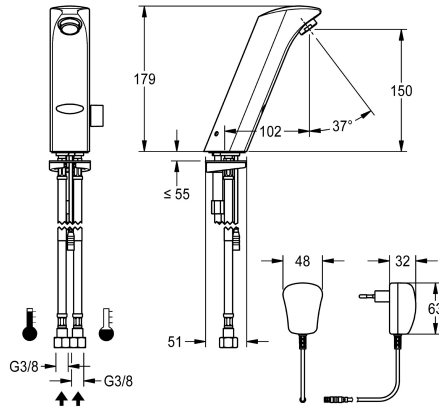

KWC PROTRONIC-S

Electronic pillar mixer with plug-in power supply unit

Modell-Linie: PROTRONIC-S | PRTRS0009

Kranar | Elektroniska kranar

KWC-No.

2030025078

PROTRONIC-S mains-supplied washbasin mixer with touch-free operation, DN 15 with aerator and integrated flow control, for connection to hot and cold water supply, polished chromium-plated

brass. With temperature selection lever, conversion set for concealed mixing device and plug-in power supply with EU male connector, 230 V AC.

Technical Data

ATT-WS-BACKFLOWPREVENTER

Beräknat flöde för dricksvatten