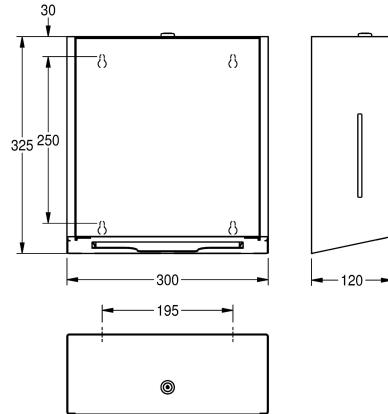

KWC EXOS.

Paper towel dispenser for wall mounting

Modell-Linie: EXOS | EXOS600W

Accessories | Paper towel dispensers

KWC-No.

2030022933

Front with InoxPlus surface refinement

2030025229

InoxPlus-coated main housing, white toughened safety glass front panel

2030022934

InoxPlus-coated main housing, black toughened safety glass front panel

Accent colour

stainless steel-look

white

black

Paper towel dispenser for wall mounting, stainless steel with satin finish, white safety glass front panel, casing with InoxPlus surface refinement for the reduction of finger marks and better cleaning characteristics (easy to clean), material thickness 1.2 mm,

inspection window on side, capacity 300 - 400 pieces of Z-folded paper, includes mounting materials.

Dimensions 300 x 325 x 120 mm (W x H x D)

Technical Data

filling quantity

400

filling quantity uom

towels

lock

key-lock

material

stainless steel

material code

1.4301 Chrome Nickel steel V2A

material thickness

1.2 mm

overall depth

120 mm

overall height

325 mm

overall width

300 mm

surface finish

satin finished

surface treatment

InoxPlus (anti fingerprint)

type of consumable

paper towel

type of fixing

screw

type of mounting

wall mounting

type of operation

manual operation

Accent colour

white

Basic colour

stainless steel-look

Optional Accessories