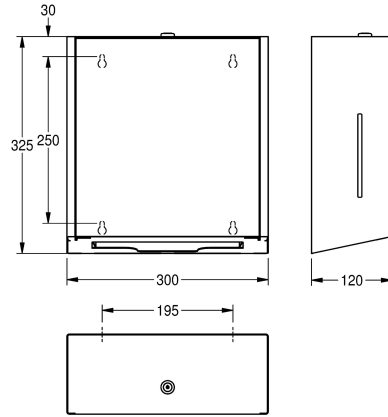

KWC EXOS.

Paper towel dispenser for wall mounting

Modell-Linie: EXOS | EXOS600W

Accessories | Paper towel dispensers

KWC-No.

2030022933

Front with InoxPlus surface refinement

2030025229

InoxPlus-coated main housing, white toughened safety glass front panel

2030022934

InoxPlus-coated main housing, black toughened safety glass front panel

Accent colour

stainless steel

white

black

Paper towel dispenser for wall mounting, stainless steel with satin finish, white safety glass front panel, casing with InoxPlus surface refinement for the reduction of finger marks and better cleaning characteristics (easy to clean), material thickness 1.2 mm,

inspection window on side, capacity 300 - 400 pieces of Z-folded paper, includes mounting materials.

Dimensions 300 x 325 x 120 mm (W x H x D)

Technical Data

filling quantity

400

filling quantity uom

towels

lock

key-lock

material

stainless steel

material code

1.4301 Chrome Nickel steel V2A

material thickness

1.2 mm

overall depth

120 mm

overall height

325 mm

overall width

300 mm

surface finish

satin finished

surface treatment

InoxPlus (anti fingerprint)

type of consumable

paper towel

type of fixing

screw

type of mounting

wall mounting

type of operation

manual operation

Accent colour

white

Basic colour

stainless steel

Optional Accessories