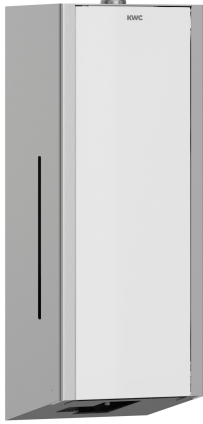

KWC EXOS.

Electronic soap dispenser for wall mounting

Modell-Linie: EXOS | EXOS625W

Accessories | Soap dispensers

KWC-No.

2030022942

Front with InoxPlus surface refinement

2030022943

InoxPlus-coated main housing, black toughened safety glass front panel

2030025231

InoxPlus-coated main housing, white toughened safety glass front panel

Accent colour

stainless steel

black

white

EXOS, Touch free soap dispenser for wall mounting, stainless steel with satin finish, white safety glass front panel, casing with InoxPlus surface refinement for the reduction of finger marks and better cleaning characteristics (easy to clean), material thickness 1.2 mm, inspection window on side, infrared sensor activity for non-touch operation, LED display shows battery status, requires 4 pieces 1.5

V AA batteries, suitable for liquid soap and lotions, includes 800 ml refill tank, dispenses 0,6 - 1.1 ml depending on soap, mounting height should be at least 300 mm above wash basin or table top, includes mounting materials.

overall depth

120 mm

overall height

325 mm

overall width

120 mm

surface finish

satin finished