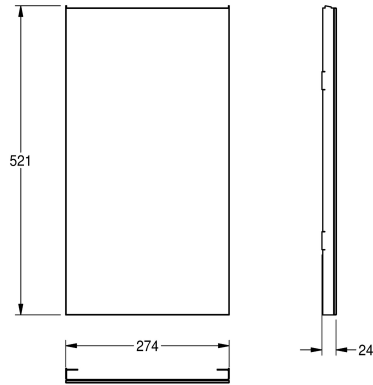

## KWC EXOS.

Front with white safety glass panel

Modell-Linie: EXOS | ZEXOS605W

Accessories | Complementary parts accessories

### KWC-No.

**2030022930**

Front with InoxPlus surface refinement

**2030022931**

Front with black safety glass panel

**2030025234**

Front with white safety glass panel

Stainless steel front with white safety glass panel, suitable for waste bin EXOS605, EXOS605E and combination unit EXO602E,