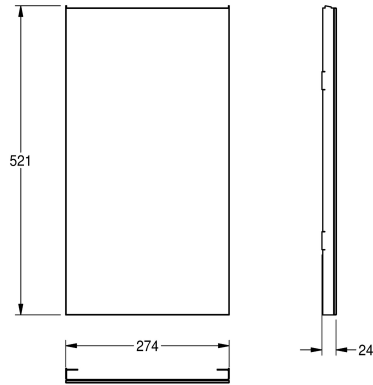

KWC EXOS.

Front with white safety glass panel

Modell-Linie: EXOS | ZEXOS605W

Accessories | Complementary parts accessories

KWC-No.

2030022930

Front with InoxPlus surface refinement

2030022931

Front with black safety glass panel

2030025234

Front with white safety glass panel

Stainless steel front with white safety glass panel, suitable for waste bin EXOS605, EXOS605E and combination unit EXO602E,