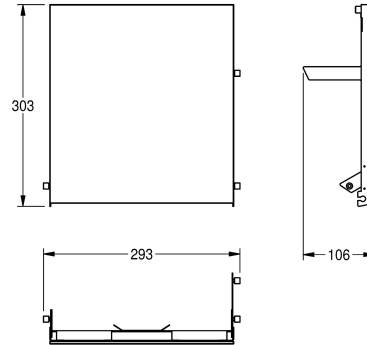

KWC EXOS.

Front with white safety glass panel

Modell-Linie: EXOS | ZEXOS600W

Accessories | Complementary parts accessories

KWC-No.

2030022936

Front with InoxPlus surface refinement

2030022937

Front with black safety glass panel

2030025236

Front with white safety glass panel

Stainless steel front with white safety glass panel, suitable for EXOS600 paper towel dispenser, includes mounting materials.