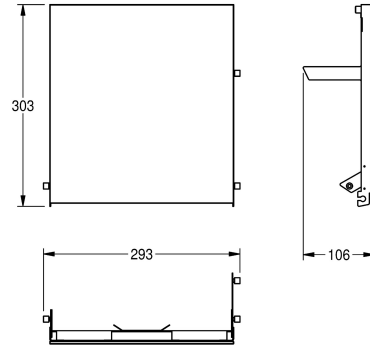

KWC EXOS.

Front with white safety glass panel

Modell-Linie: EXOS | ZEXOS600W

Accessories | Complementary parts accessories

KWC-No.

2030022936

Front with InoxPlus surface refinement

2030022937

Front with black safety glass panel

2030025236

Front with white safety glass panel

Stainless steel front with white safety glass panel, suitable for EXOS600 paper towel dispenser, includes mounting materials.