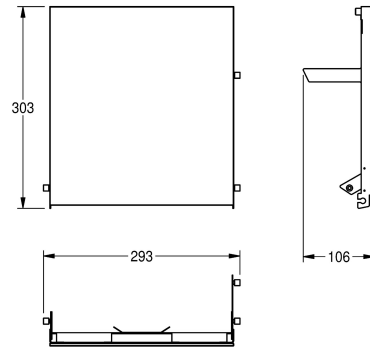

## KWC EXOS.

Front with white safety glass panel

Modell-Linie: EXOS | ZEXOS600W

Accessories | Complementary parts accessories

### KWC-No.

**2030022936**

Front with InoxPlus surface refinement

**2030022937**

Front with black safety glass panel

**2030025236**

Front with white safety glass panel

Stainless steel front with white safety glass panel, suitable for EXOS600 paper towel dispenser, includes mounting materials.