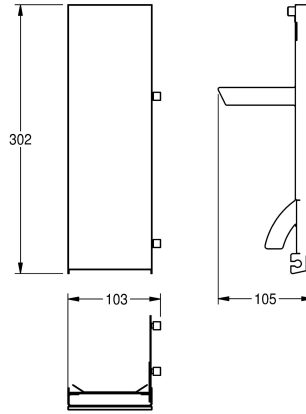

## KWC EXOS.

Front with white safety glass panel for soap dispenser for wall mounting

Modell-Linie: EXOS | ZEXOS616W

Accessories | Complementary parts accessories

### KWC-No.

**2030022947**

Front with InoxPlus surface refinement

**2030022948**

Front with black safety glass panel

**2030025238**

Front with white safety glass panel

Stainless steel front with white safety glass panel, suitable for EXOS616 / EXOS618 / EXOS625 soap dispensers, includes