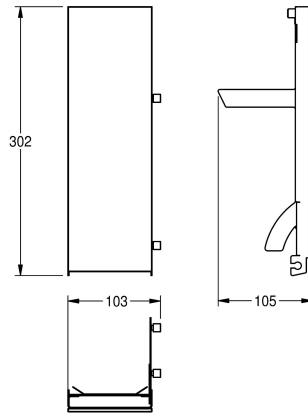

## KWC EXOS.

Front with white safety glass panel for soap dispenser for wall mounting

Modell-Linie: EXOS | ZEXOS616W

Accessories | Complementary parts accessories

### KWC-No.

**2030022947**

Front with InoxPlus surface refinement

**2030022948**

Front with black safety glass panel

**2030025238**

Front with white safety glass panel

Stainless steel front with white safety glass panel, suitable for EXOS616 / EXOS618 / EXOS625 soap dispensers, includes