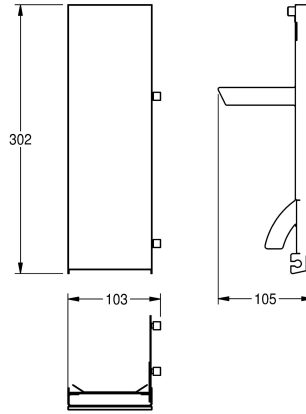

KWC EXOS.

Front with white safety glass panel for soap dispenser for wall mounting

Modell-Linie: EXOS | ZEXOS616W

Accessories | Complementary parts accessories

KWC-No.

2030022947

Front with InoxPlus surface refinement

2030022948

Front with black safety glass panel

2030025238

Front with white safety glass panel

Stainless steel front with white safety glass panel, suitable for EXOS616 / EXOS618 / EXOS625 soap dispensers, includes